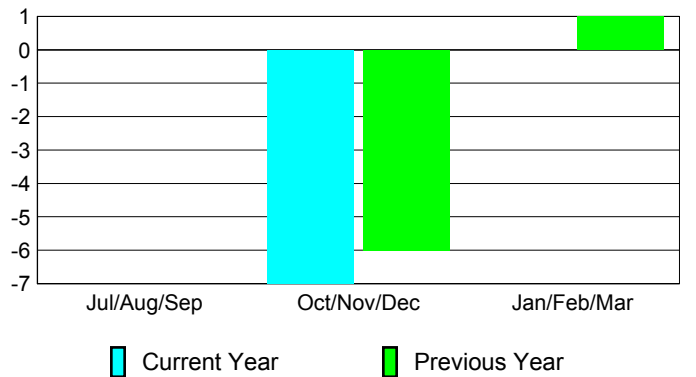

**Club Results 2012-2013**

Goal, New, Dropped, Gain/Loss

**Comparison of Club Gain/Loss**

Current Year Compared to the Previous Year

**YTD Status Quo Clubs 2012-2013**

Status Quo Clubs Compared to Status Quo Members

**MEMBERSHIP**

Membership Results 2012-2013
---------------------------------

Membership 2011-2012
-------------------------

Month	Net Memb Goal	Actual New Memb	Actual Dropped Memb	Gain/Loss of Memb	Gain/Loss of Memb
Jul/Aug/Sep		0	0	0	0
Oct/Nov/Dec		0	-7	-7	-6
Jan/Feb/Mar					1
<b>Totals</b>		<b>0</b>	<b>-7</b>	<b>-7</b>	<b>-5</b>

**Membership Results 2012-2013**

Goal, New, Dropped, Gain/Loss

**Comparison of Membership Gain/Loss**

Current Year Compared to the Previous Year

**Gender Comparison 2012-2013**

Jul/Aug/Sep

Oct/Nov/Dec

Jan/Feb/Mar