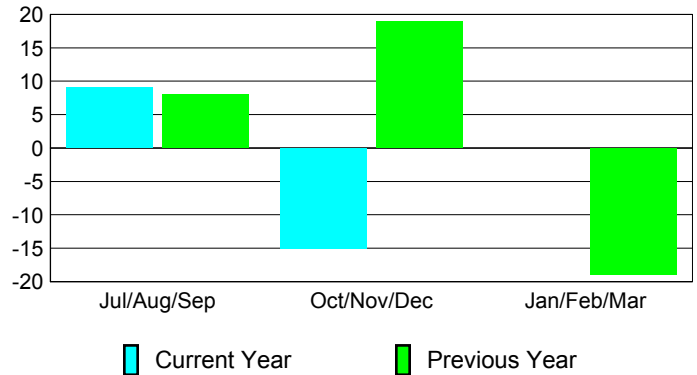

Gender Comparison 2012-2013

Jul/Aug/Sep

Oct/Nov/Dec

Jan/Feb/Mar

Male

Female