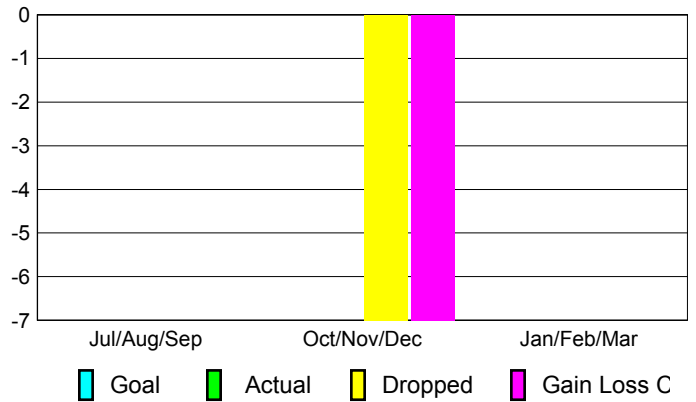

**Club Results 2012-2013**

Goal, New, Dropped, Gain/Loss

**Comparison of Club Gain/Loss**

Current Year Compared to the Previous Year

**YTD Status Quo Clubs 2012-2013**

Status Quo Clubs Compared to Status Quo Members

**MEMBERSHIP**

Membership Results 2012-2013
---------------------------------

Membership 2011-2012
-------------------------

Month	Net Memb Goal	Actual New Memb	Actual Dropped Memb	Gain/Loss of Memb	Gain/Loss of Memb
Jul/Aug/Sep		0	0	0	0
Oct/Nov/Dec		0	-7	-7	-6
Jan/Feb/Mar					1
<b>Totals</b>		<b>0</b>	<b>-7</b>	<b>-7</b>	<b>-5</b>

**Membership Results 2012-2013**

Goal, New, Dropped, Gain/Loss

**Comparison of Membership Gain/Loss**

Current Year Compared to the Previous Year

**Gender Comparison 2012-2013**

Jul/Aug/Sep

Oct/Nov/Dec

Jan/Feb/Mar