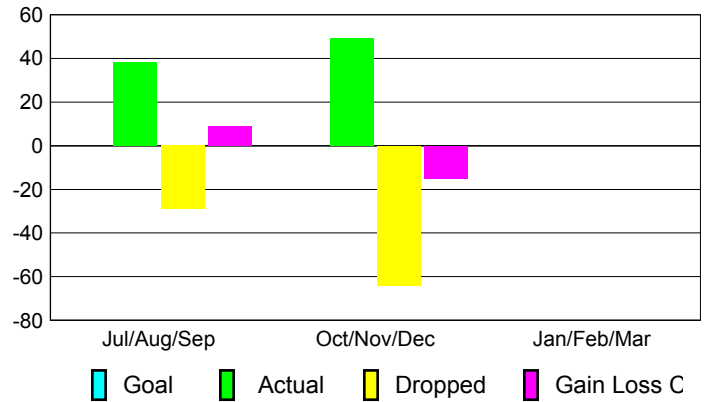

### YTD Status Quo Clubs 2012-2013

Status Quo Clubs Compared to Status Quo Members

## MEMBERSHIP

**Membership Results**  
2012-2013

**Membership**  
2011-2012

Month	Net Memb Goal	Actual New Memb	Actual Dropped Memb	Gain/Loss of Memb	Gain/Loss of Memb
Jul/Aug/Sep		38	-29	9	8
Oct/Nov/Dec		49	-64	-15	19
Jan/Feb/Mar					-19
<b>Totals</b>		<b>87</b>	<b>-93</b>	<b>-6</b>	<b>8</b>

### Membership Results 2012-2013

Goal, New, Dropped, Gain/Loss

### Comparison of Membership Gain/Loss

Current Year Compared to the Previous Year